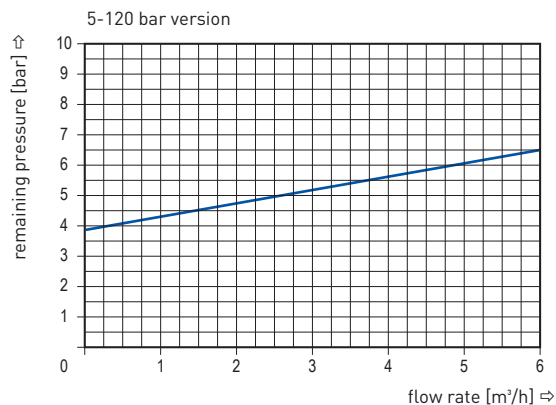

coax® data sheet - pressure limitation valve

type HPB-H 15

actuation pressure-diagram

pressureless circulation mode

Sound creation during low pressure circulation mode and flow $Q=6 \text{ m}^3/\text{h}$ ca. 70 dbA