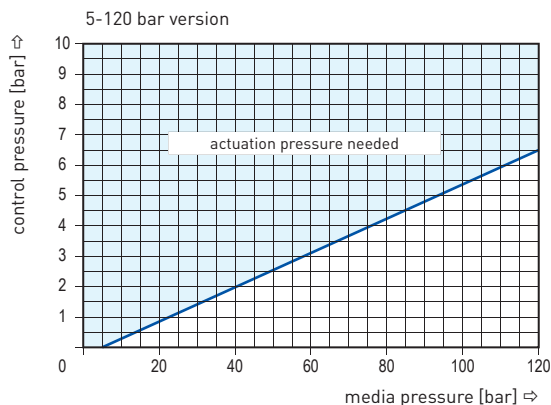

coax® data sheet - pressure limitation valve

type HPB-H 15

actuation pressure-diagram

pressureless circulation mode

Sound creation during low pressure circulation mode and flow $Q=6 \text{ m}^3/\text{h}$ ca. 70 dbA