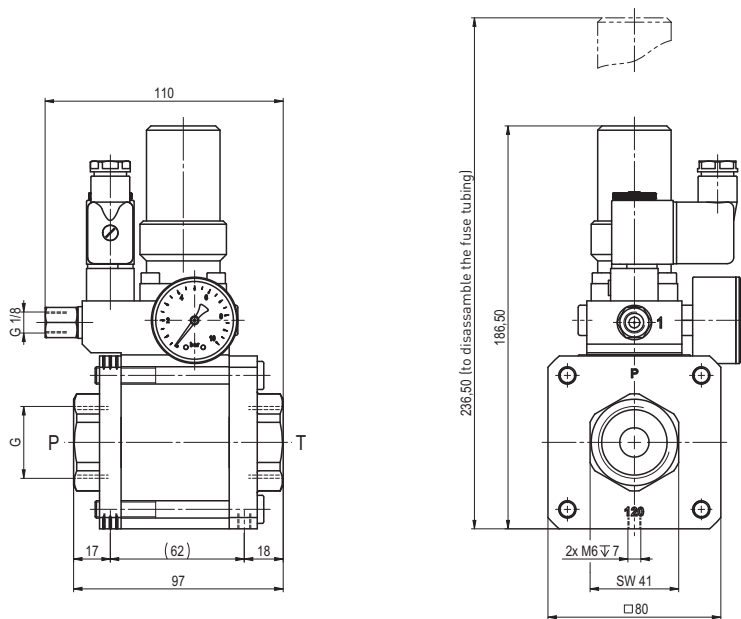

coax® data sheet - pressure limitation valve

type HPB-H 15

actuation pressure-diagram

pressureless circulation mode

Sound creation during low pressure circulation mode and flow $Q=6 \text{ m}^3/\text{h}$ ca. 70 dbA