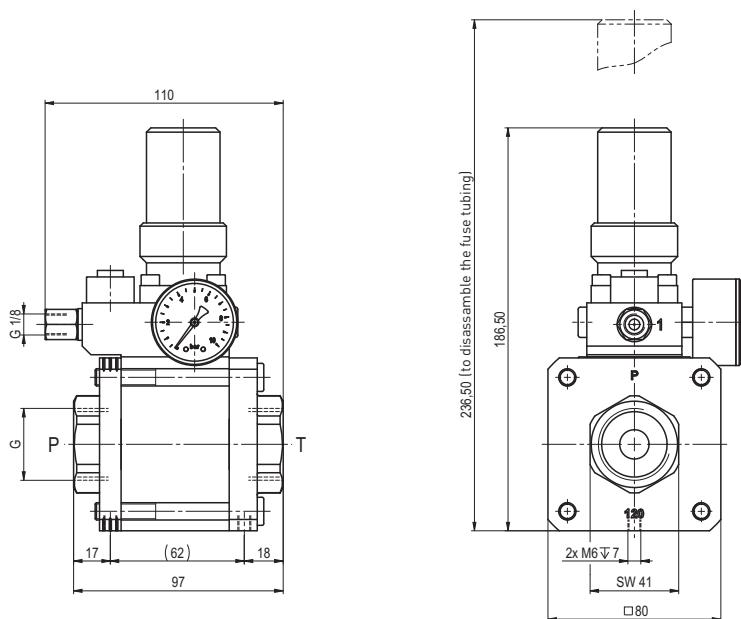

coax® data sheet - pressure limitation valve

type HPB-H 15

actuation pressure-diagram

pressureless circulation mode

Sound creation during low pressure circulation mode and flow $Q=6 \text{ m}^3/\text{h}$ ca. 70 dbA