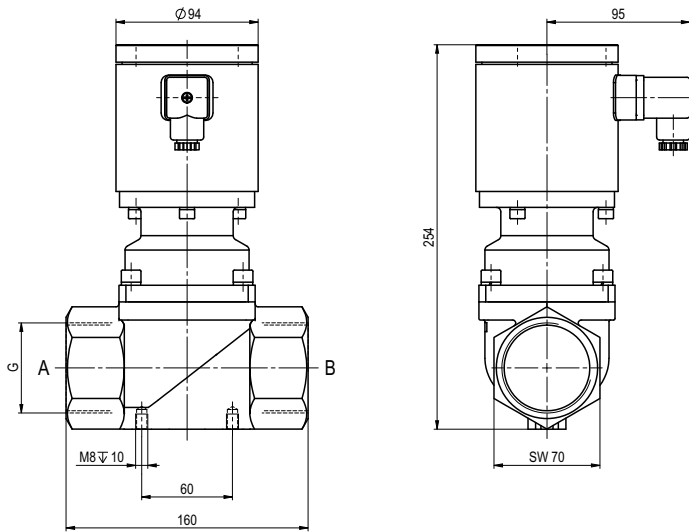

coax® data sheet - lateral valve

type RSV 50

function: **NC**
closed when not energized

function: **NO**
open when not energized