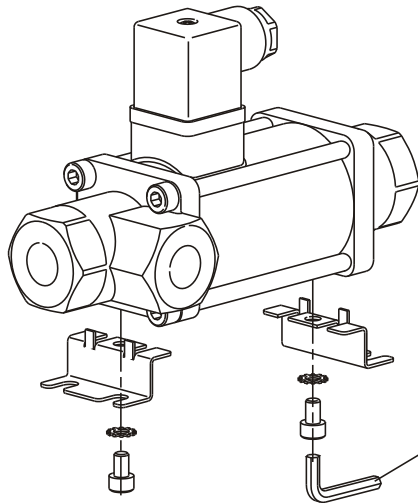

No 4 (M=5-6 Nm)
No 4 (Torque=3.7 to 4.4 lbf/ft)

Fon +49 7947/828-900
Fax +49 7947/828-950
Email info@cx-tec.com
Web www.cx-tec.com

No 4 (M=5-6 Nm)
No 4 (Torque=3.7 to 4.4 lbf/ft)

Fon +49 7947/828-900
Fax +49 7947/828-950
Email info@cx-tec.com
Web www.cx-tec.com

No 4 (M=5-6 Nm)
No 4 (Torque=3.7 to 4.4 lbf/ft)