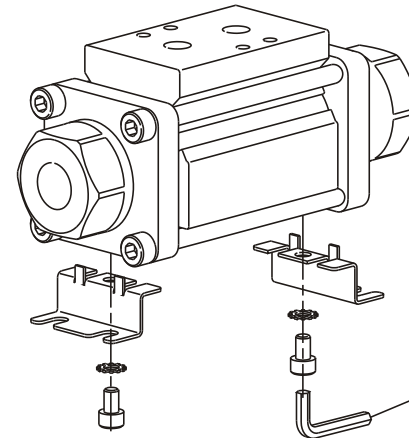

Fon +49 7947/828-900
Fax +49 7947/828-950
Email info@cx-tec.com
Web www.cx-tec.com

No 4 (M=5-6 Nm)
No 4 (Torque=3.7 to 4.4 lbf/ft)

Fon +49 7947/828-900
Fax +49 7947/828-950
Email info@cx-tec.com
Web www.cx-tec.com