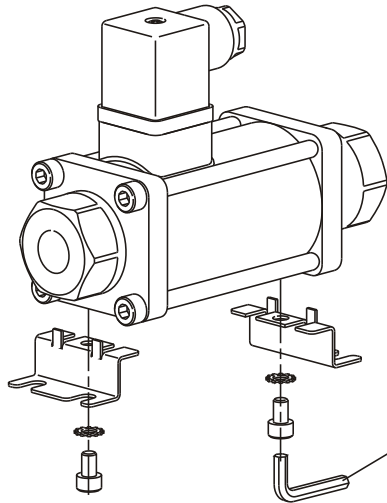

No 4 (M=5-6 Nm)
No 4 (Torque=3.7 to 4.4 lbf/ft)

Fon +49 7947/828-900
Fax +49 7947/828-950
Email info@cx-tec.com
Web www.cx-tec.com

No 4 (M=5-6 Nm)
No 4 (Torque=3.7 to 4.4 lbf/ft)

Fon +49 7947/828-900
Fax +49 7947/828-950
Email info@cx-tec.com
Web www.cx-tec.com

No 4 (M=5-6 Nm)
No 4 (Torque=3.7 to 4.4 lbf/ft)