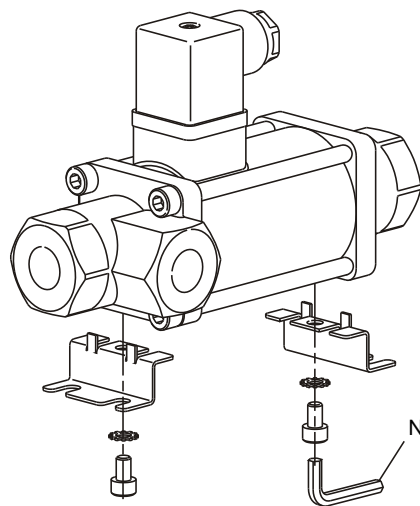

No 4 (Torque=3.7 to 4.4 lbf/ft)

Tel 215-757-3725
Fax 215-757-4060
Email info@cx-tec.us
Website www.cx-tec.us