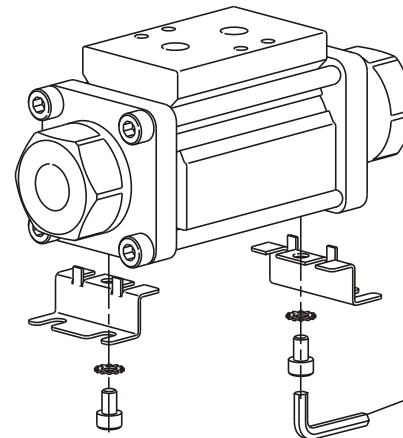

Tel 215-757-3725  
Fax 215-757-4060  
Email info@cx-tec.us  
Website www.cx-tec.us

No 4 (Torque=3.7 to 4.4 lbf/ft)

Tel 215-757-3725  
Fax 215-757-4060  
Email info@cx-tec.us  
Website www.cx-tec.us

No 4 (Torque=3.7 to 4.4 lbf/ft)