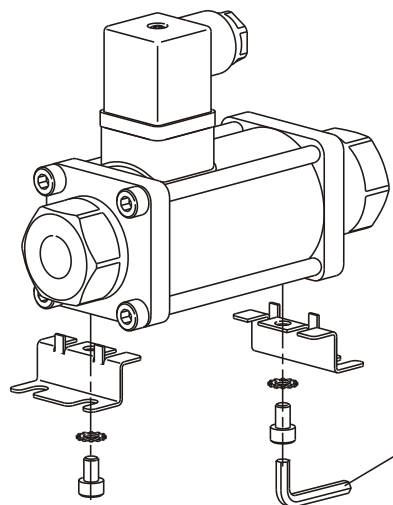

Tel 215-757-3725  
Fax 215-757-4060  
Email info@cx-tec.us  
Website www.cx-tec.us

No 4 (Torque=3.7 to 4.4 lbf/ft)

Tel 215-757-3725  
Fax 215-757-4060  
Email info@cx-tec.us  
Website www.cx-tec.us

No 4 (Torque=3.7 to 4.4 lbf/ft)