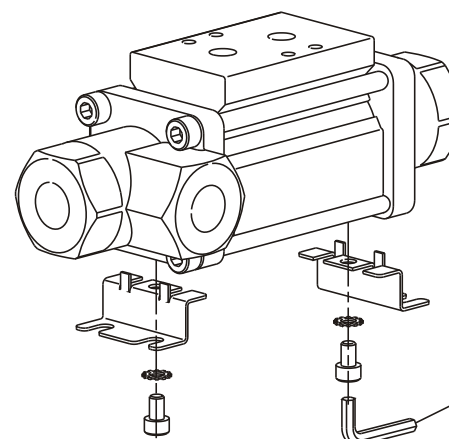

No 4 (Torque=3.7 to 4.4 lbf/ft)